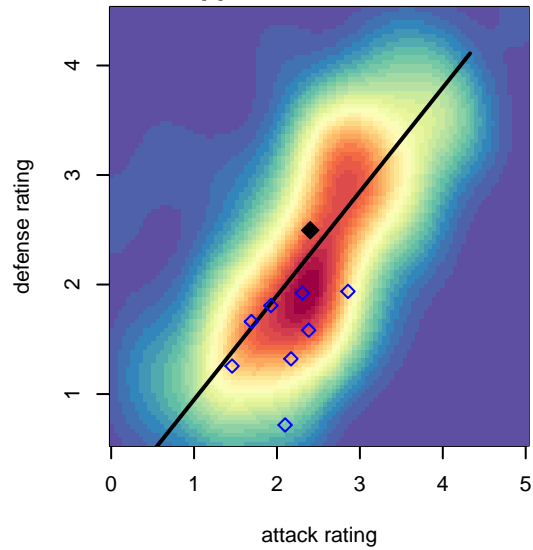

**attack and defense rating
relative to others at age
and all opponents in last 13 months**