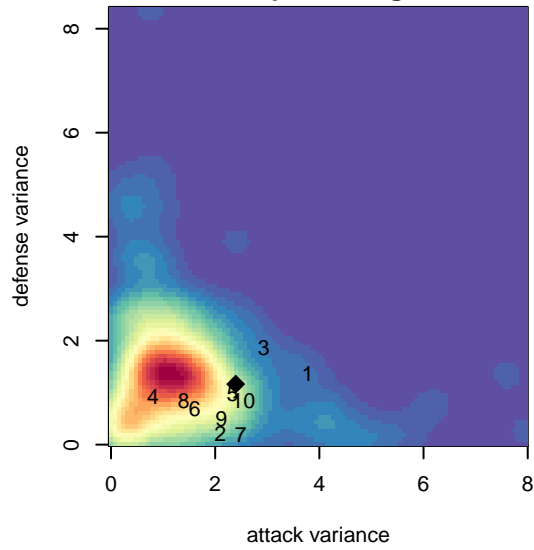

Washington Timbers White 1 G02

Washington Timbers
 Vancouver, WA
 G02 total strength=1506
 attack=11.03 defense=12.13
 spr league = PTT Win G02 Div 1 White

alt names used:
 WASHINGTON TIMBERS FC 02G WHITE 1
 WASHINGTON TIMBERS G02 WHITE
 WA Timbers 02G White 1

Venues played:
 2017 Clash At the Border Gold/Silver/Bronze
 2017 PCU Summer Classic Bronze
 2017 PTT Winter G02 Division 1 White

**attack and defense variance (black dot)
relative to other teams
and top 10 in region**