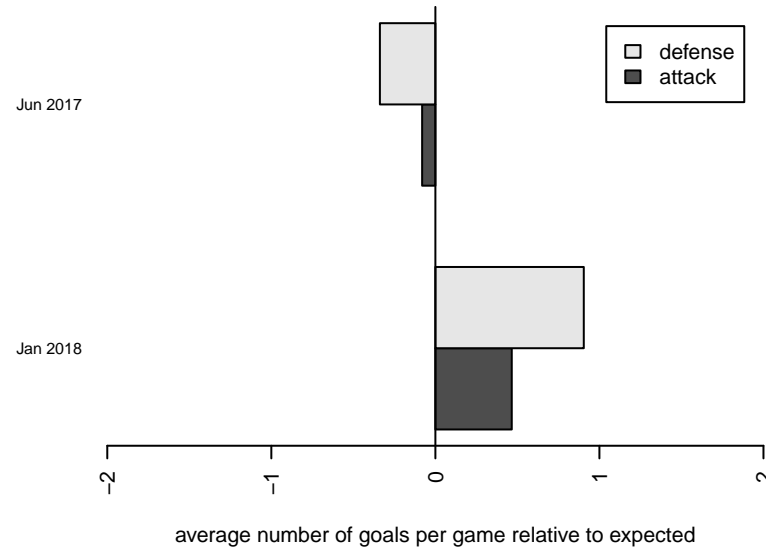

Washington Timbers White 1 G02

Washington Timbers
 Vancouver, WA
 G02 total strength=1506
 attack=11.03 defense=12.13
 spr league = PTT Win G02 Div 1 White

alt names used:
 WASHINGTON TIMBERS FC 02G WHITE 1
 WASHINGTON TIMBERS G02 WHITE
 WA Timbers 02G White 1

Venues played:
 2017 Clash At the Border Gold/Silver/Bronze
 2017 PCU Summer Classic Bronze
 2017 PTT Winter G02 Division 1 White

**attack and defense variance (black dot)
relative to other teams
and top 10 in region**

**attack and defense rating
relative to others at age
and all opponents in last 13 months**

Performance relative to 13 month average

Performance relative to 13 month average

date	home		away		venue	pred.home	pred.away
2018-01-28	Washington Timbers White 1 G02	5	BSC Portland Black G02	0	2017 PTT Winter G02 Division 1 White	5.58	0.96
2018-01-27	Eastside Timbers Black G02	0	Washington Timbers White 1 G02	4	2017 PTT Winter G02 Division 1 White	0.77	2.32
2018-01-21	Thelo Fury G02	0	Washington Timbers White 1 G02	2	2017 PTT Winter G02 Division 1 White	0.98	1.71
2017-07-08	Washington Timbers White 1 G02	1	Oregon Trails FC Fusion G02	2	2017 PCU Summer Classic Bronze	1.99	0.98
2017-06-25	Cascade Rush Revolution G02	1	Washington Timbers White 1 G02	4	2017 Clash At the Border Gold/Silver/Bro	1.36	1.62
2017-06-25	RSA Elite Giove G02	0	Washington Timbers White 1 G02	2	2017 Clash At the Border Gold/Silver/Bro	1.12	2.97
2017-06-24	Cheney Storm FC G02	4	Washington Timbers White 1 G02	3	2017 Clash At the Border Gold/Silver/Bro	2.65	1.56
2017-06-24	Washington Timbers White 1 G02	0	Eastside Timbers Black G02	1	2017 Clash At the Border Gold/Silver/Bro	2.32	0.77
2017-06-23	Longview RF Athletics G02	3	Washington Timbers White 1 G02	1	2017 Clash At the Border Gold/Silver/Bro	1.41	1.94