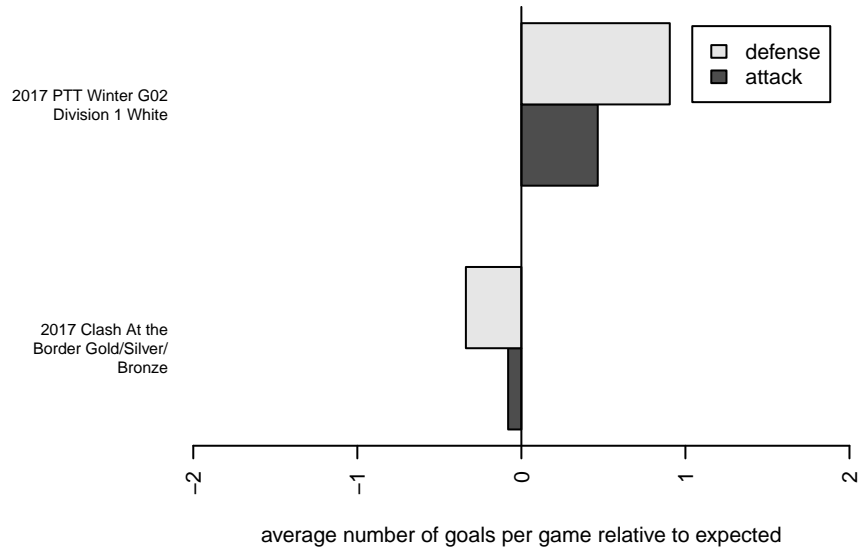

Washington Timbers White 1 G02

Washington Timbers
 Vancouver, WA
 G02 total strength=1506
 attack=11.03 defense=12.13
 spr league = PTT Win G02 Div 1 White

alt names used:
 WASHINGTON TIMBERS FC 02G WHITE 1
 WASHINGTON TIMBERS G02 WHITE
 WA Timbers 02G White 1

Venues played:
 2017 Clash At the Border Gold/Silver/Bronze
 2017 PCU Summer Classic Bronze
 2017 PTT Winter G02 Division 1 White

**attack and defense variance (black dot)
relative to other teams
and top 10 in region**

**attack and defense rating
relative to others at age
and all opponents in last 13 months**

Performance relative to 13 month average

Performance relative to 13 month average

date	home		away		venue	pred.home	pred.away
2018-01-28	Washington Timbers White 1 G02	5	BSC Portland Black G02	0	2017 PTT Winter G02 Division 1 White	5.58	0.96
2018-01-27	Eastside Timbers Black G02	0	Washington Timbers White 1 G02	4	2017 PTT Winter G02 Division 1 White	0.77	2.32
2018-01-21	Thelo Fury G02	0	Washington Timbers White 1 G02	2	2017 PTT Winter G02 Division 1 White	0.98	1.71
2017-07-08	Washington Timbers White 1 G02	1	Oregon Trails FC Fusion G02	2	2017 PCU Summer Classic Bronze	1.99	0.98
2017-06-25	Cascade Rush Revolution G02	1	Washington Timbers White 1 G02	4	2017 Clash At the Border Gold/Silver/Bro	1.36	1.62
2017-06-25	RSA Elite Giove G02	0	Washington Timbers White 1 G02	2	2017 Clash At the Border Gold/Silver/Bro	1.12	2.97
2017-06-24	Cheney Storm FC G02	4	Washington Timbers White 1 G02	3	2017 Clash At the Border Gold/Silver/Bro	2.65	1.56
2017-06-24	Washington Timbers White 1 G02	0	Eastside Timbers Black G02	1	2017 Clash At the Border Gold/Silver/Bro	2.32	0.77
2017-06-23	Longview RF Athletics G02	3	Washington Timbers White 1 G02	1	2017 Clash At the Border Gold/Silver/Bro	1.41	1.94